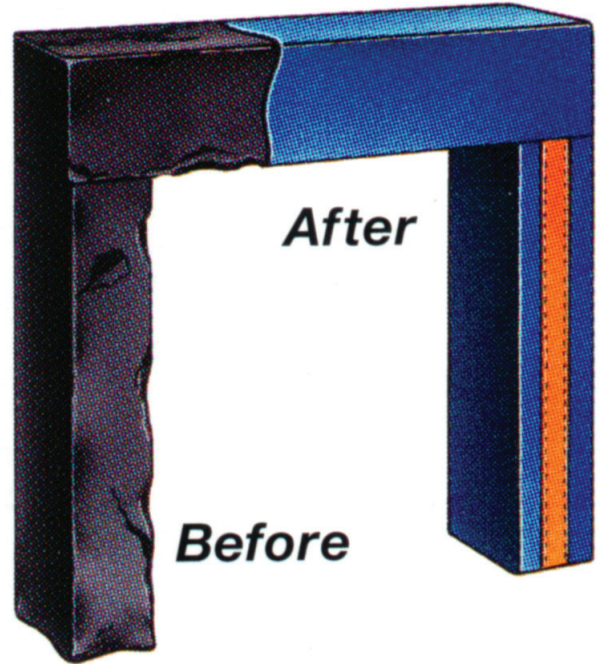

Don't replace your dock seals, improve it!
Universal seal/shelters recover kits, for
virtually all dock seal/shelter brands.

Dock Seal/Shelter Investment Solution

Recovers save money vs the total cost of freight, disposal and the cost of "new" seals/shelters. For dock seals if the foam is in good shape and the cover fabric(s) are torn or worn out a recover could save as much as 40% over the total cost of replacement.

For dock shelters if the frame and fiberglass panels are in reasonable good shape, just replace the curtains, and save. Chalfant's recovers are available in a wide range of cover fabrics and optional guardian pleat protection of 4", 8" and 16". Recovers are easy to install for increased product longevity, productivity, employee safety and lower overall cost than replacement.

Standard Features:

- For all brands of dock seals and dock shelters.
- Easy and fast installation of universal recovers.
- Available in a wide variety of fabric's and colors.
- Available with a wide variety of options.
- Lower dock downtime vs. total replacement

Chalfant has pioneered, developed and provided the industry with quality loading dock equipment since 1940. Safe, affordable, reliable dock equipment, to meet your application needs.

Contact your Chalfant representative today, for a quote on our universal seal/shelter recover kits, just provide the dimensions, fabric type and selected options.

Dock Seal Information Required:

Side pad length _____
Side pad project _____ Top _____ Bottom _____
Side pad width _____ Front _____ Back _____
Head pad length _____
Head pad height _____ Front _____ Back _____

Dock Shelter Information Required:

Side curtain length _____
Side curtain width _____
Head curtain length _____
Head curtain height _____
Head member _____ Raked _____ Flat _____

Fabric Selection: _____
Guardian Pleats: _____
Color: _____

Customer: _____
Signature Approval By: _____
Project: _____
Address: _____
City: _____ State: _____
Architect/GC: _____

Authorized Dealer

Consistent with our policy of continuing product improvement, we reserve the right to change these specifications without notice or obligation.